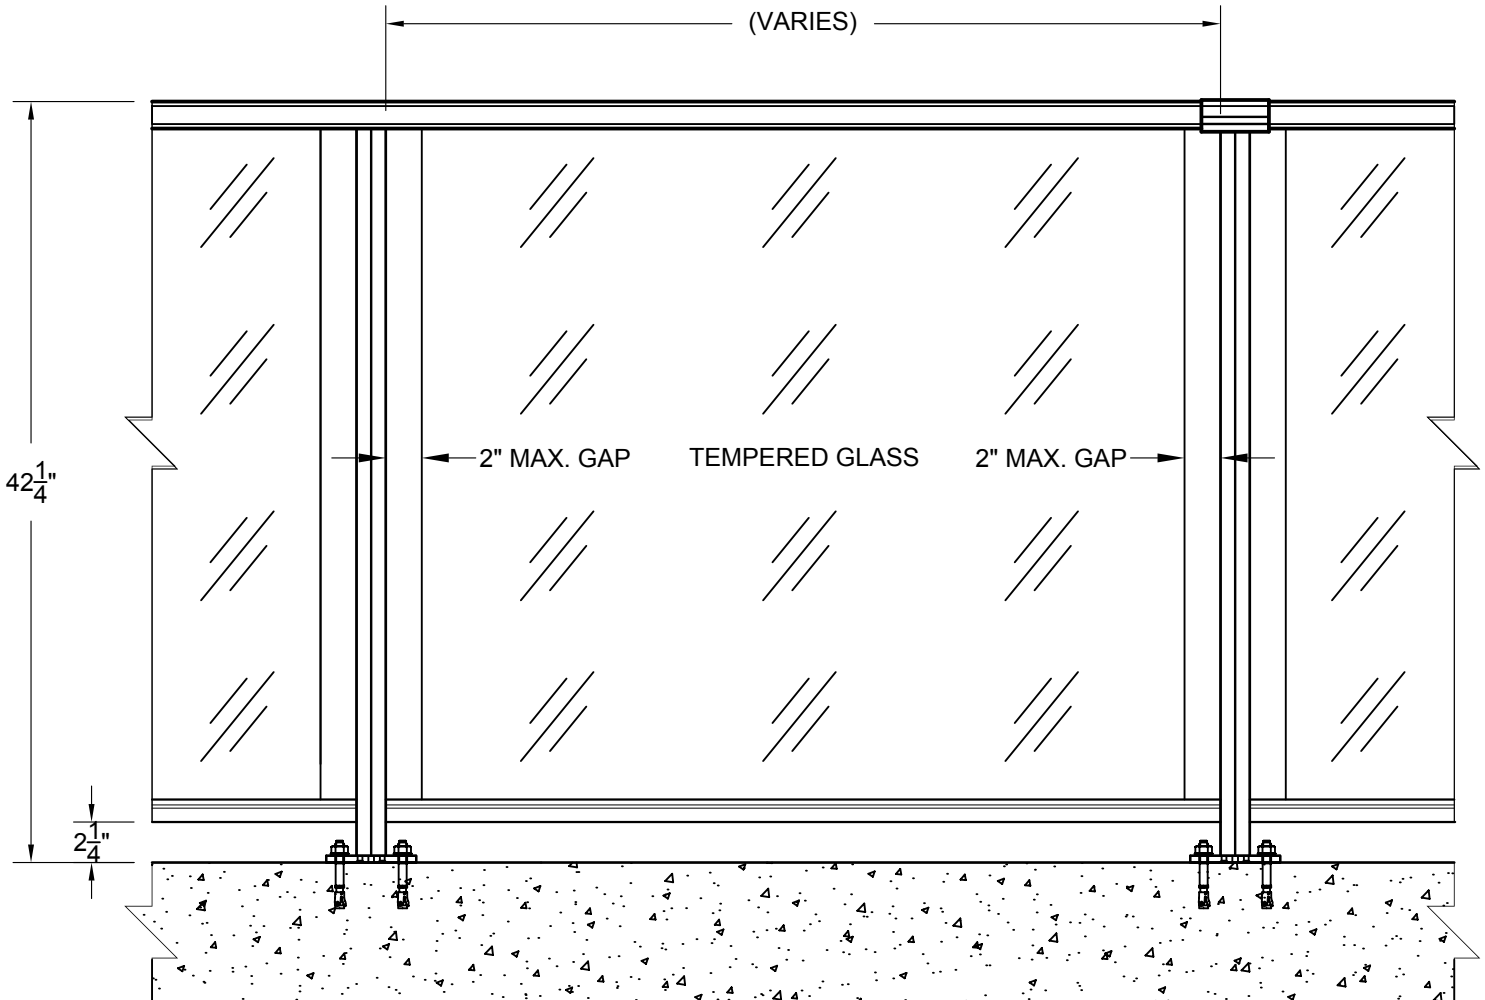

SCALE XXXXX

DATE 1/28/2011

DRAFTPERSON X

INFINITY RAILING SYSTEM
 PL-IRS375TV TOP VINYL

DRAWING NAME
 INFINITY Aluminum Railing System.dwg

01-28-11

PLAN VIEW

GLASS RAILING SYSTEM TYPICAL FRONT ELEVATION