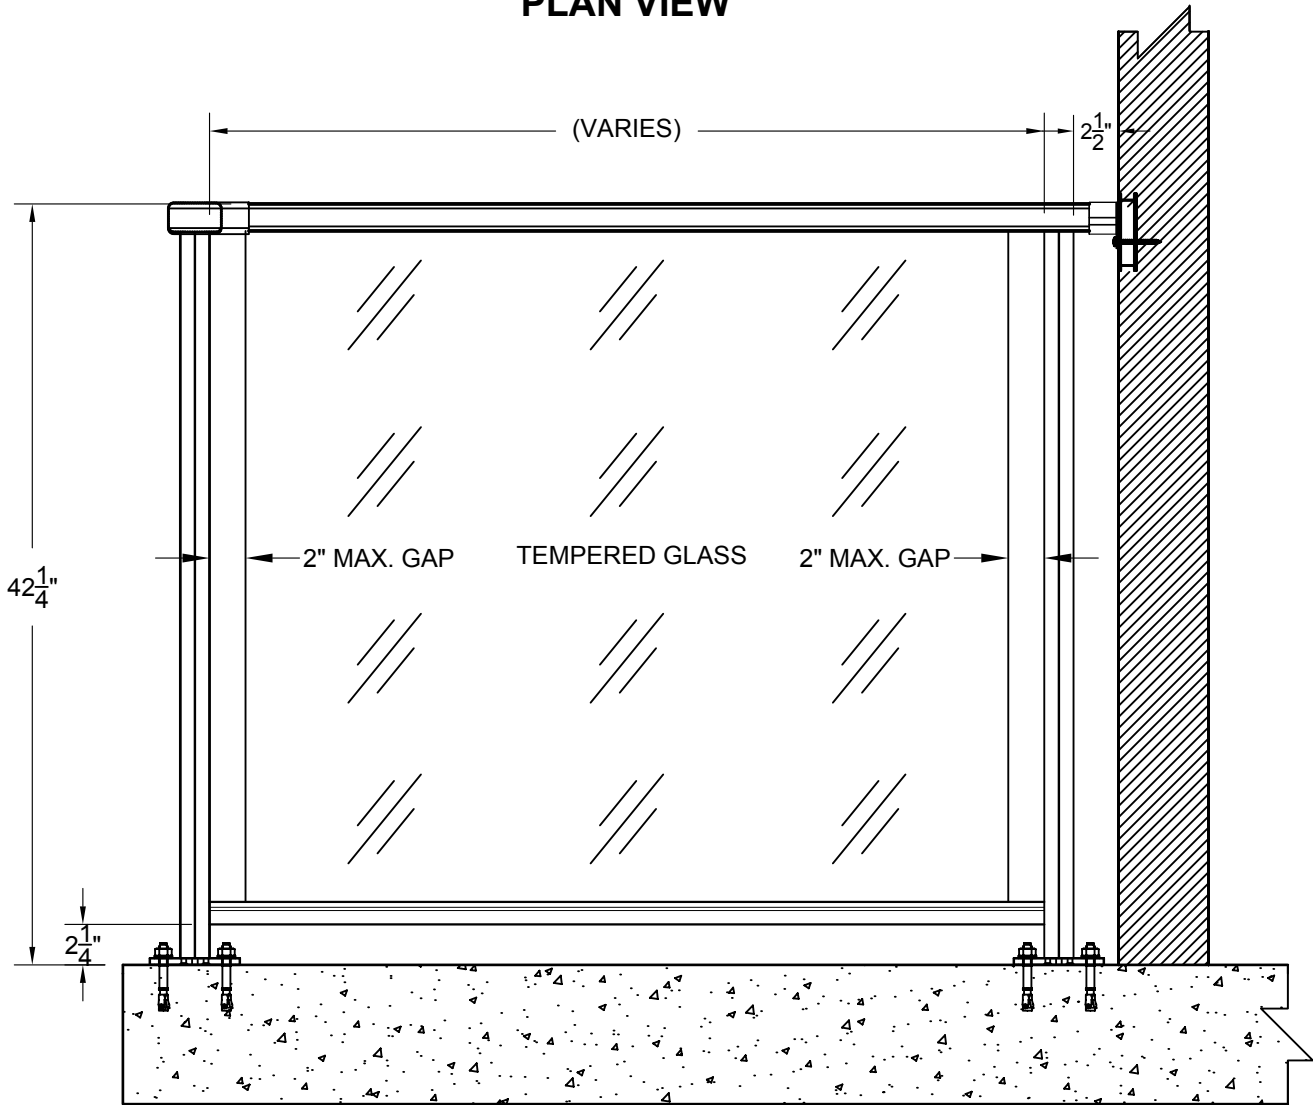

STANDARD DRAWING

SCALE XXXXX

DATE 2/18/2011

DRAFTPERSON X

INFINITY RAILING SYSTEM
PL-IRS300 TOP RAIL

0

DRAWING NAME
INFINITY Aluminum Railing System.dwg

PLAN VIEW