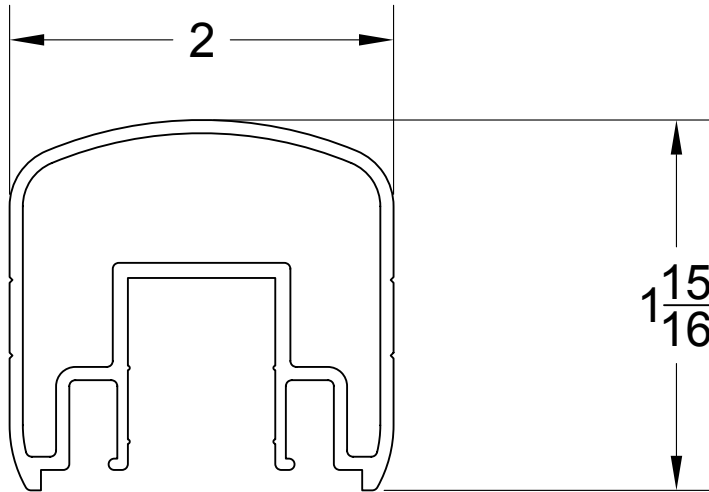

PL-IRS250 SERIES TOP RAIL

PRL GLASS SYSTEMS INC.

Web Site: www.prlglass.com

www.prlaluminum.com

Telephone : (877) 775-25856
Fax No. : (626) 968-95256

251 Mason Way
City of industry, C.A.

TITLE INFINITY RAILING SYSTEM

ROUND & SQUARED TOP RAIL

STANDARD DRAWING

SCALE XXXXX

DATE 1/28/2011

DRAFTPERSON X

INFINITY RAILING SYSTEM
250

DRAWING NAME
INFINITY Aluminum Railing System.dwg

01-28-11

PRL GLASS SYSTEMS INC.