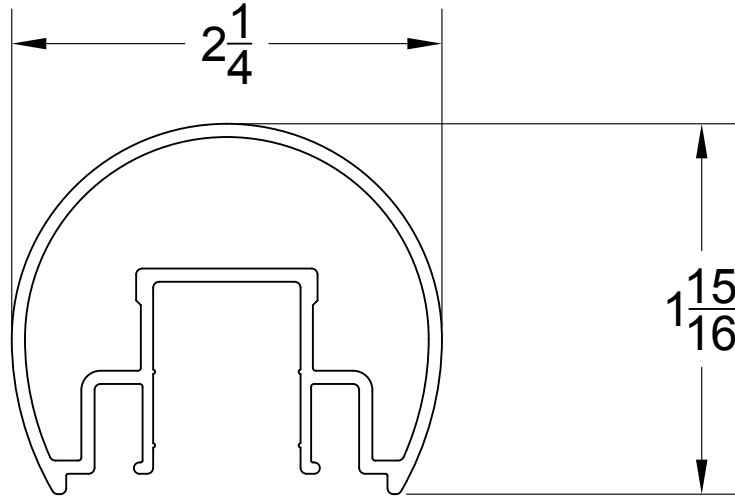

PL-IRS200 SERIES TOP RAIL

PRL GLASS SYSTEMS INC.

Web Site: www.prlglass.com

www.prlaluminum.com

Telephone : (877) 775-25856
Fax No. : (626) 968-95256

251 Mason Way
City of industry, C.A.

TITLE INFINITY RAILING SYSTEM

ROUND & SQUARED TOP RAIL

STANDARD DRAWING

SCALE XXXXX

DATE 1/28/2011

DRAFTPERSON X

INFINITY RAILING SYSTEM
200

DRAWING NAME
INFINITY Aluminum Railing System.dwg

01-28-11

PRL GLASS SYSTEMS INC.