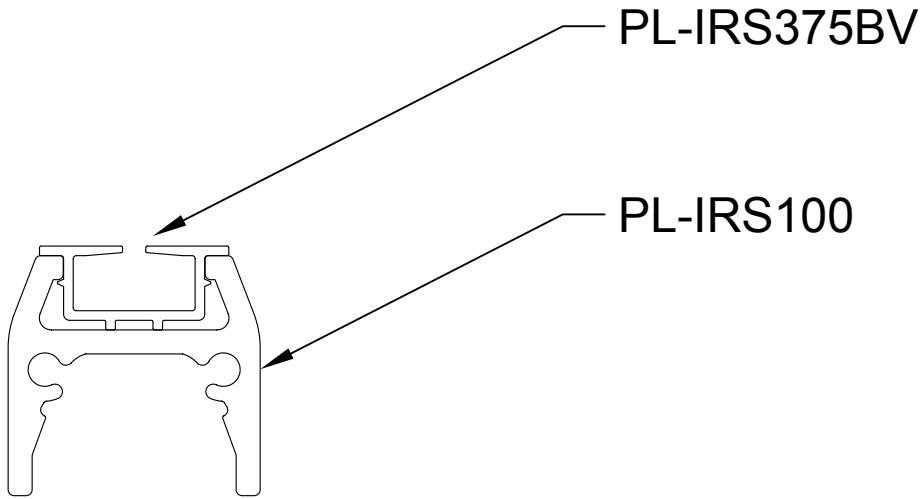

PL-IRS375BV BOTTOM VINYL

PRL GLASS SYSTEMS INC.

Web Site: www.prlglass.com

www.prlaluminum.com

Telephone : (877) 775-25856
Fax No. : (626) 968-95256

251 Mason Way
City of industry, C.A.

TITLE INFINITY RAILING SYSTEM

ROUND & SQUARED TOP RAIL

STANDARD DRAWING

SCALE XXXXX

DATE 1/28/2011

DRAFTPERSON X

INFINITY RAILING SYSTEM
PL-IRS375BV BOTTOM VINYL

DRAWING NAME
INFINITY Aluminum Railing System.dwg

01-28-11