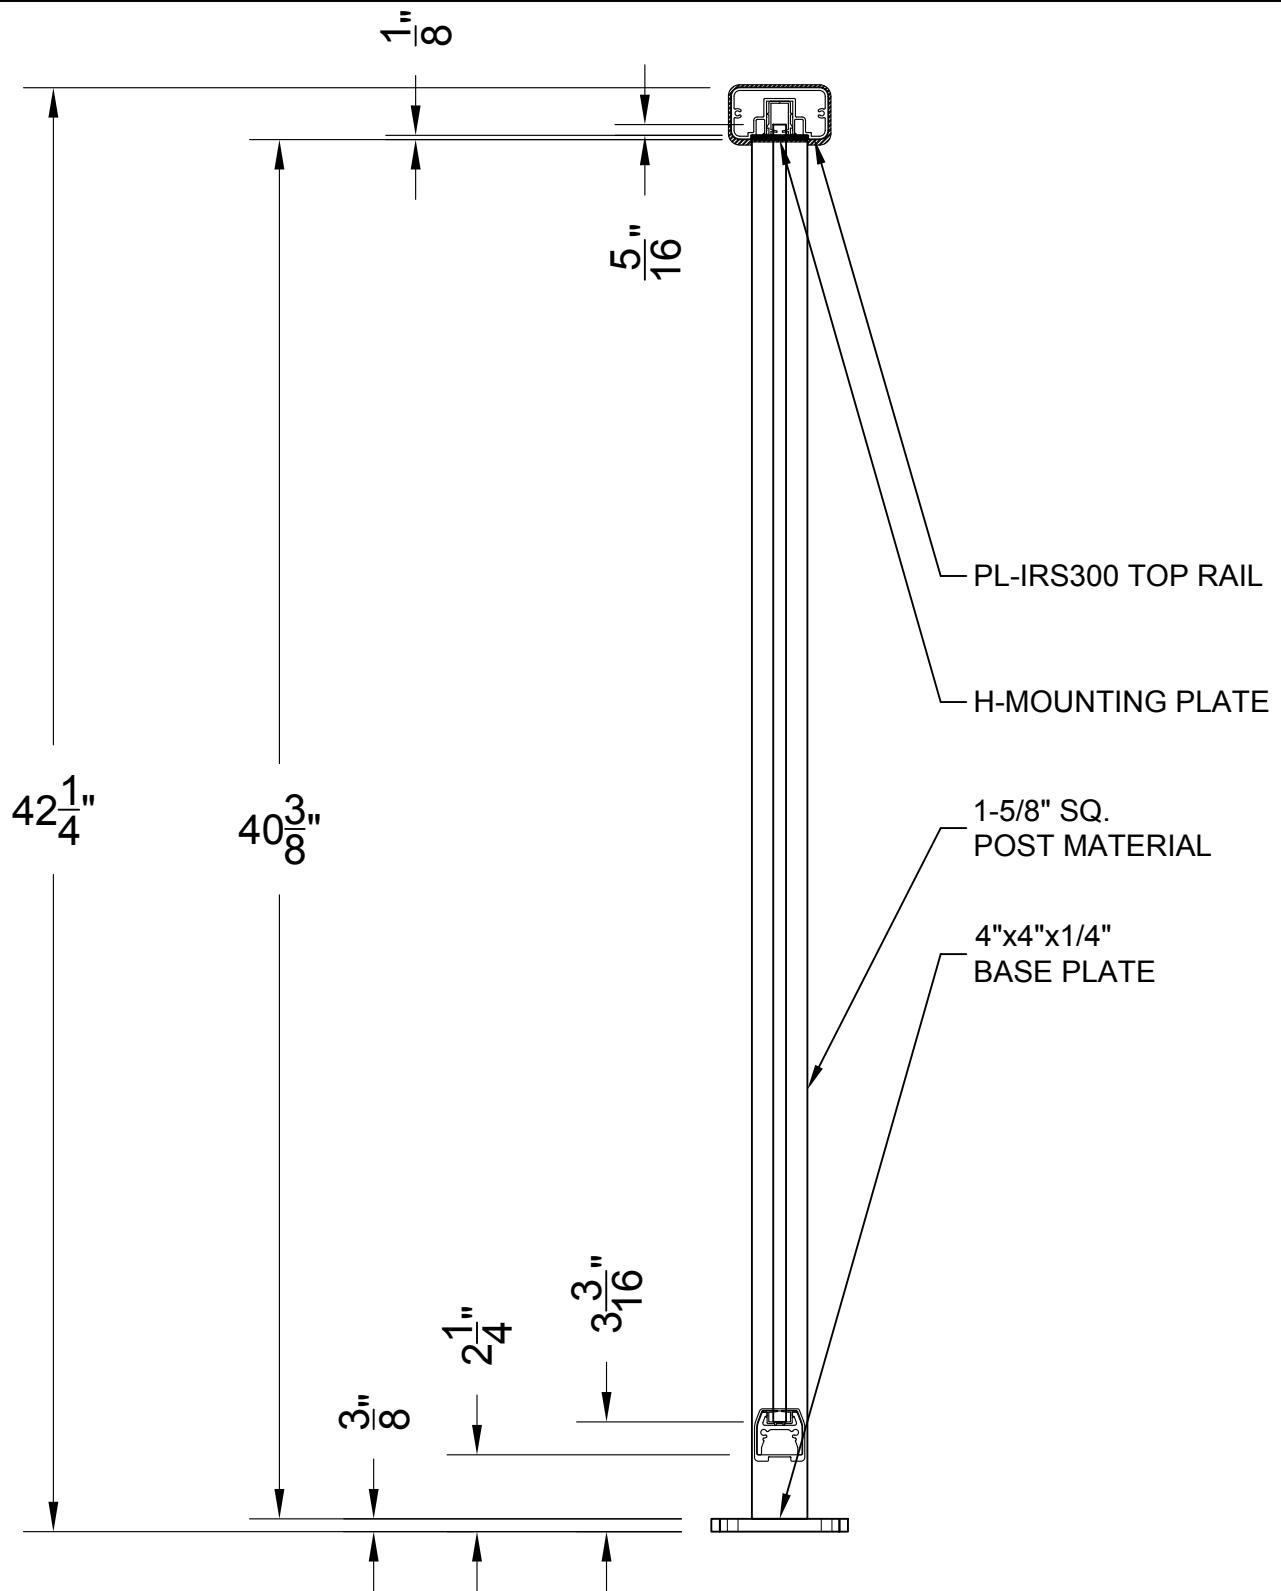

PL-IRS300 TOP RAIL

PRL GLASS SYSTEMS INC.

Web Site: www.prlglass.com

www.prlaluminum.com

Telephone : (877) 775-25856
Fax No. : (626) 968-95256

251 Mason Way
City of industry, C.A.

TITLE INFINITY RAILING SYSTEM
ROUND & SQUARED TOP RAIL
STANDARD DRAWING

SCALE XXXXX

DATE 1/28/2011

DRAFTPERSON X

INFINITY RAILING SYSTEM
PL-IRS375TV TOP VINYL

DRAWING NAME
INFINITY Aluminum Railing System.dwg

01-28-11