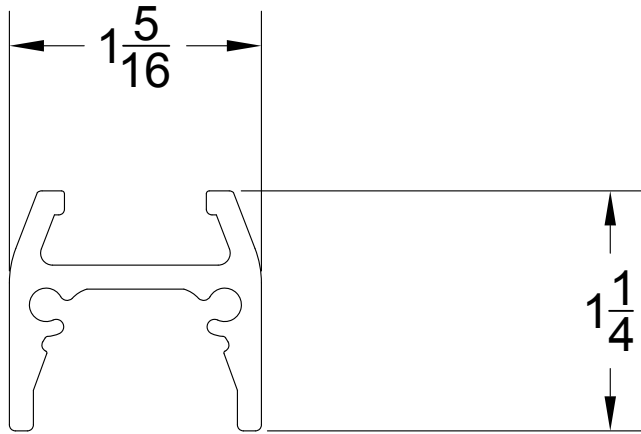

PL-IRS100 BOTTOM RAIL

PRL GLASS SYSTEMS INC.

Web Site: www.prlglass.com

www.prlaluminum.com

Telephone : (877) 775-25856
Fax No. : (626) 968-95256

251 Mason Way
City of industry, C.A.

TITLE INFINITY RAILING SYSTEM

ROUND & SQUARED TOP RAIL

STANDARD DRAWING

SCALE XXXXX

DATE 1/28/2011

DRAFTPERSON X

INFINITY RAILING SYSTEM
PL-IRS100 BOTTOM RAIL

DRAWING NAME
INFINITY Aluminum Railing System.dwg

01-28-11