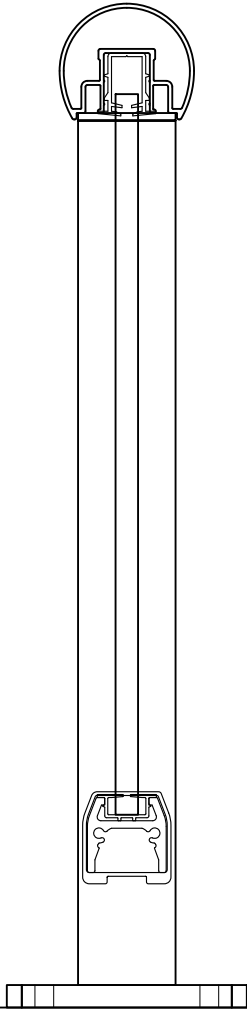

PL-IRS200 SERIES TOP RAIL

PL-IRS250 SERIES TOP RAIL

PL-IRS300 SERIES TOP RAIL

PL-IRS350 SERIES TOP RAIL

PRL GLASS SYSTEMS INC.

Web Site: www.prlglass.com

www.prlaluminum.com

Telephone : (877) 775-25856
Fax No. : (626) 968-95256

251 Mason Way
City of industry, C.A.

TITLE INFINITY RAILING SYSTEM
ROUND & SQUARED TOP RAIL
STANDARD DRAWING

SCALE XXXXX

DATE 1/28/2011

DRAFTPERSON X

INFINITY RAILING SYSTEM

200

250