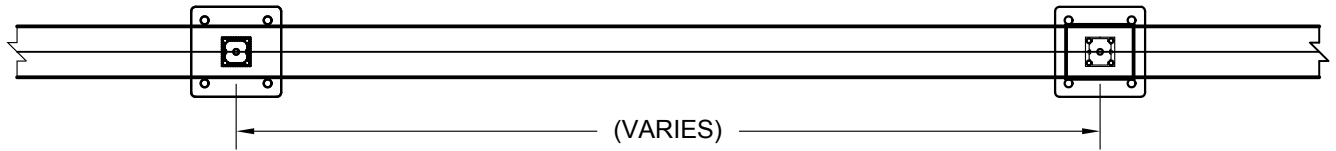

SCALE XXXXX

DATE 1/28/2011

DRAFTPERSON X

INFINITY RAILING SYSTEM
 PL-IRS375TV TOP VINYL

DRAWING NAME
 INFINITY Aluminum Railing System.dwg

01-28-11

PLAN VIEW

GLASS RAILING SYSTEM TYPICAL FRONT ELEVATION