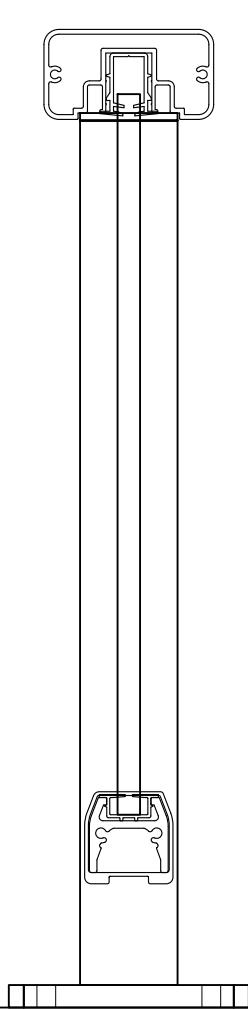

PL-IRS200 SERIES TOP RAIL

PL-IRS250 SERIES TOP RAIL

PL-IRS300 SERIES TOP RAIL

PL-IRS350 SERIES TOP RAIL

PRL GLASS SYSTEMS INC.

Web Site: www.prlglass.com

www.prlaluminum.com

Telephone : (877) 775-25856
Fax No. : (626) 968-95256

251 Mason Way
City of industry, C.A.

TITLE INFINITY RAILING SYSTEM
ROUND & SQUARED TOP RAIL
STANDARD DRAWING

SCALE XXXXX

DATE 1/28/2011

DRAFTPERSON X

INFINITY RAILING SYSTEM

200

250

300

350

DRAWING NAME
INFINITY Aluminum Railing System.dwg

01-28-11