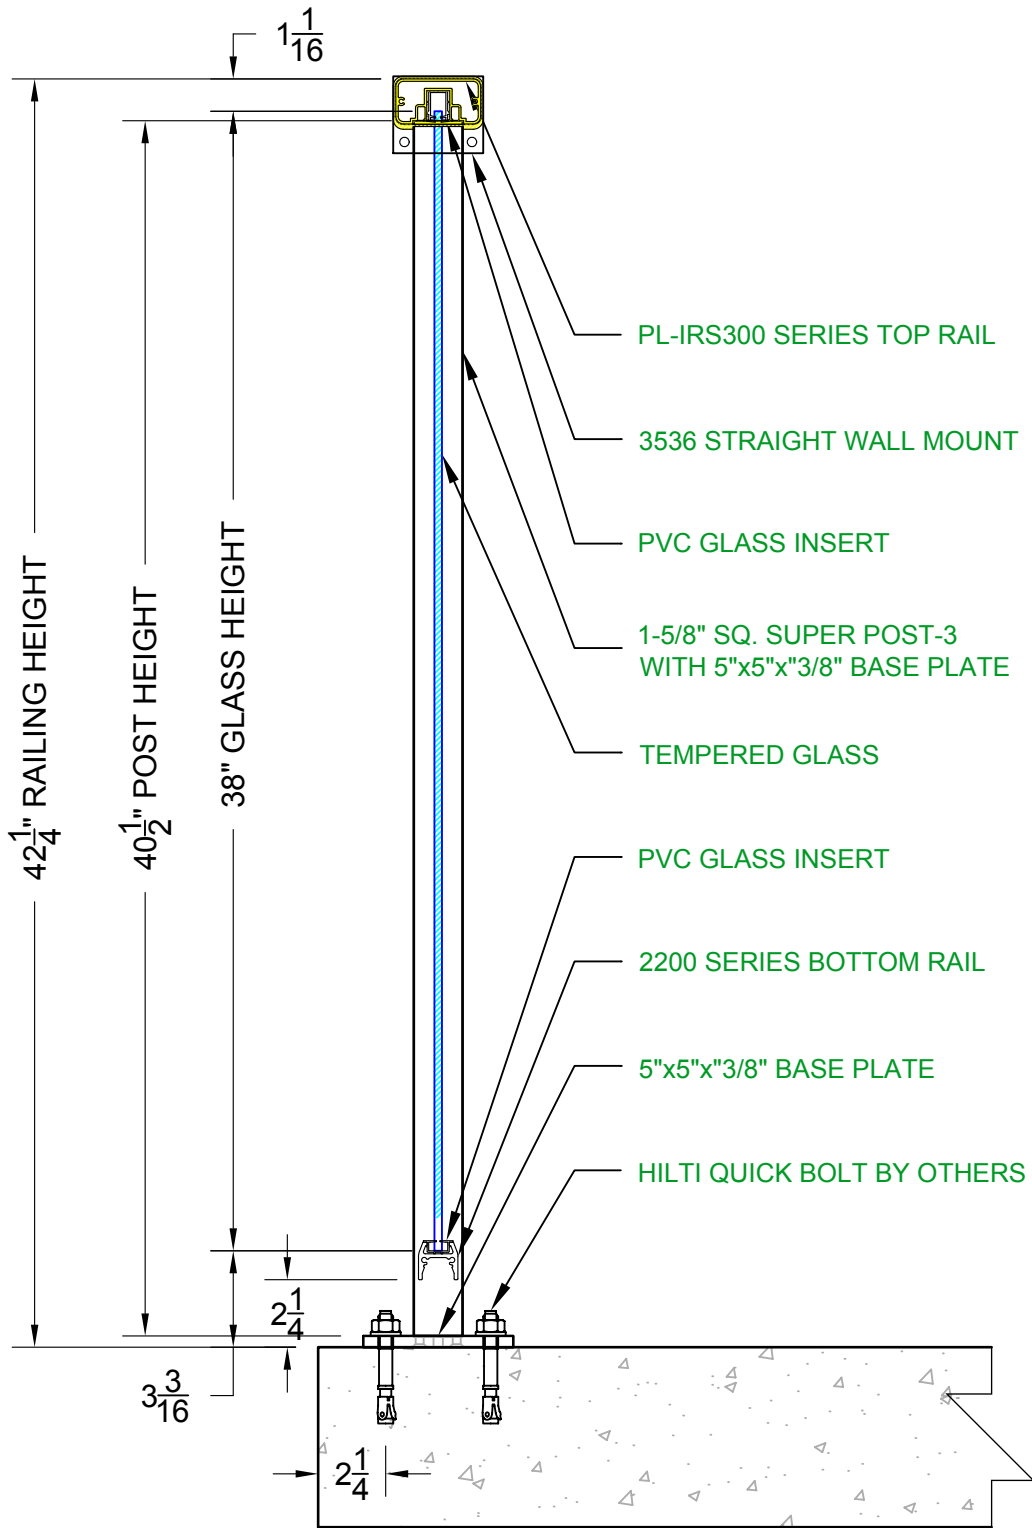

PRL GLASS SYSTEMS INC.

Web Site: www.prlglass.com

www.prlaluminum.com

Telephone : (877) 775-25856
Fax No. : (626) 968-95256

251 Mason Way
City of Industry, C.A.

TITLE INFINITY RAILING SYSTEM
ROUND & SQUARED TOP RAIL
STANDARD DRAWING

SCALE XXXXX

DATE 2/18/2011

DRAFTPERSON X

INFINITY RAILING SYSTEM
PL-IRS300 TOP RAIL

0

DRAWING NAME
INFINITY Aluminum Railing System.dwg