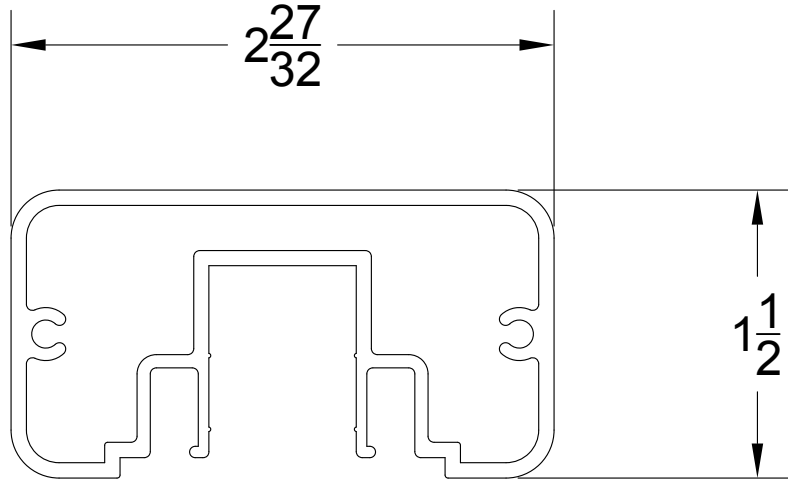

PL-IRS300 SERIES TOP RAIL

PRL GLASS SYSTEMS INC.

Web Site: www.prlglass.com

www.prlaluminum.com

Telephone : (877) 775-25856
Fax No. : (626) 968-95256

251 Mason Way
City of industry, C.A.

TITLE INFINITY RAILING SYSTEM

ROUND & SQUARED TOP RAIL

STANDARD DRAWING

SCALE XXXXX

DATE 1/28/2011

DRAFTPERSON X

INFINITY RAILING SYSTEM
300

DRAWING NAME
INFINITY Aluminum Railing System.dwg

01-28-11