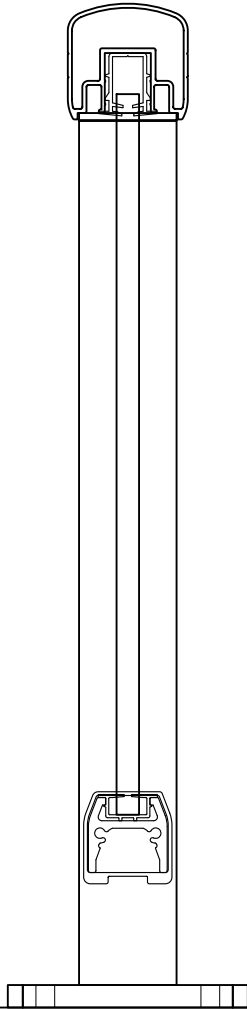

PL-IRS200 SERIES TOP RAIL

PL-IRS250 SERIES TOP RAIL

PL-IRS300 SERIES TOP RAIL

PL-IRS350 SERIES TOP RAIL

PRL GLASS SYSTEMS INC.

Web Site: www.prlglass.com

www.prlaluminum.com

Telephone : (877) 775-25856
Fax No. : (626) 968-95256

251 Mason Way
City of industry, C.A.

TITLE INFINITY RAILING SYSTEM
ROUND & SQUARED TOP RAIL
STANDARD DRAWING

SCALE XXXXX

DATE 1/28/2011

DRAFTPERSON X

INFINITY RAILING SYSTEM

200

250

300

350

DRAWING NAME
INFINITY Aluminum Railing System.dwg

01-28-11