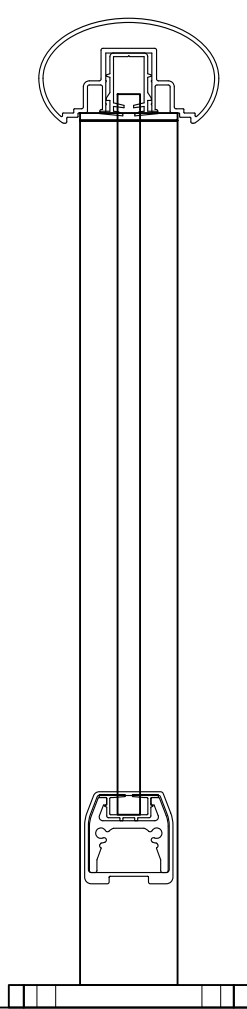

PL-IRS200 SERIES TOP RAIL

PL-IRS250 SERIES TOP RAIL

PL-IRS300 SERIES TOP RAIL

PL-IRS350 SERIES TOP RAIL

PRL GLASS SYSTEMS INC.

Web Site: www.prlglass.com

www.prlaluminum.com

Telephone : (877) 775-25856
Fax No. : (626) 968-95256

251 Mason Way
City of industry, C.A.

TITLE INFINITY RAILING SYSTEM
ROUND & SQUARED TOP RAIL
STANDARD DRAWING

SCALE XXXXX

DATE 1/28/2011

DRAFTPERSON X

INFINITY RAILING SYSTEM

200

250

300

350

DRAWING NAME
INFINITY Aluminum Railing System.dwg

01-28-11