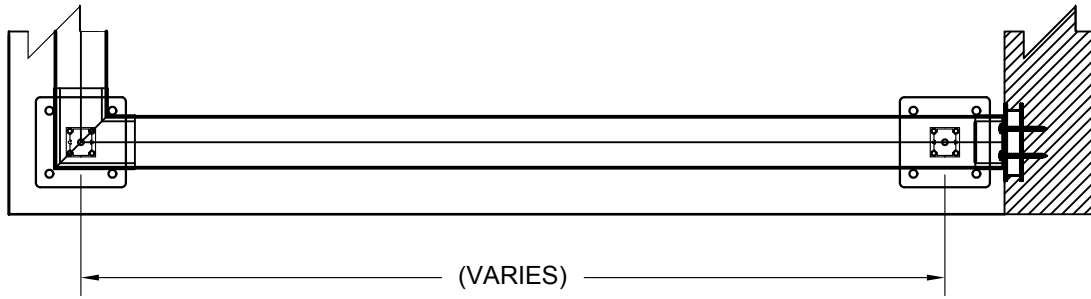

STANDARD DRAWING

SCALE XXXXX

DATE 2/18/2011

DRAFTPERSON X

INFINITY RAILING SYSTEM
PL-IRS300 TOP RAIL

0

DRAWING NAME
INFINITY Aluminum Railing System.dwg

PLAN VIEW