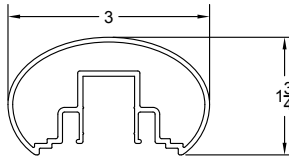

PL-IRS300 SERIES TOP RAIL

PL-IRS100 BOTTOM RAIL

PRL GLASS SYSTEMS INC.

Web Site: www.prlglass.com

www.prlaluminum.com

Telephone : (877) 775-25856
Fax No. : (626) 968-95256

251 Mason Way
City of industry, C.A.

TITLE INFINITY RAILING SYSTEM
ROUND & SQUARED TOP RAIL
STANDARD DRAWING

SCALE XXXXX

DATE 1/28/2011

DRAFTPERSON X

INFINITY RAILING SYSTEM

200

250

300

350

DRAWING NAME

INFINITY Aluminum Railing System.dwg

01-28-11