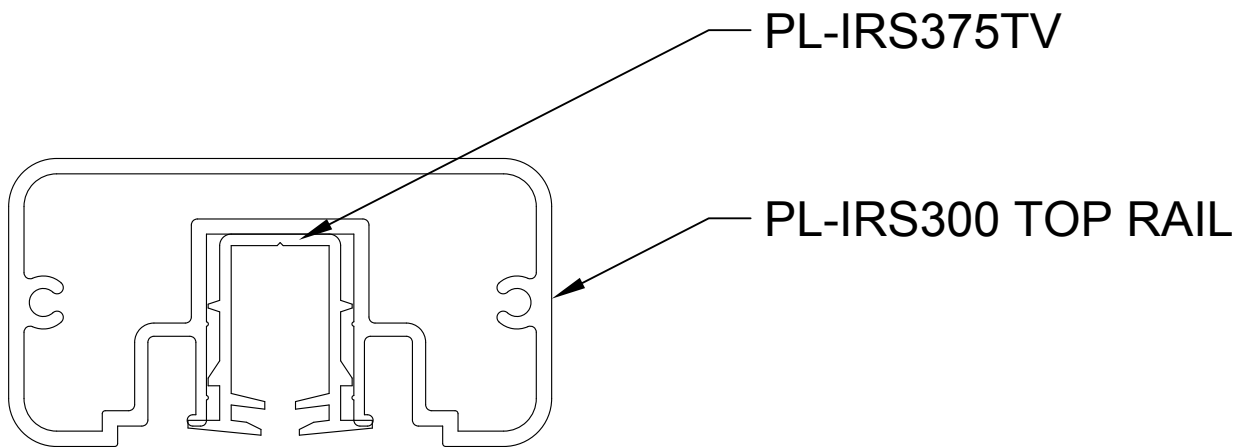

PL-IRS375TV TOP VINYL

PRL GLASS SYSTEMS INC.

Web Site: www.prlglass.com

www.prlaluminum.com

Telephone : (877) 775-25856
Fax No. : (626) 968-95256

251 Mason Way
City of industry, C.A.

TITLE INFINITY RAILING SYSTEM

ROUND & SQUARED TOP RAIL

STANDARD DRAWING

SCALE XXXXX

DATE 1/28/2011

DRAFTPERSON X

INFINITY RAILING SYSTEM
PL-IRS375TV TOP VINYL

DRAWING NAME
INFINITY Aluminum Railing System.dwg

01-28-11