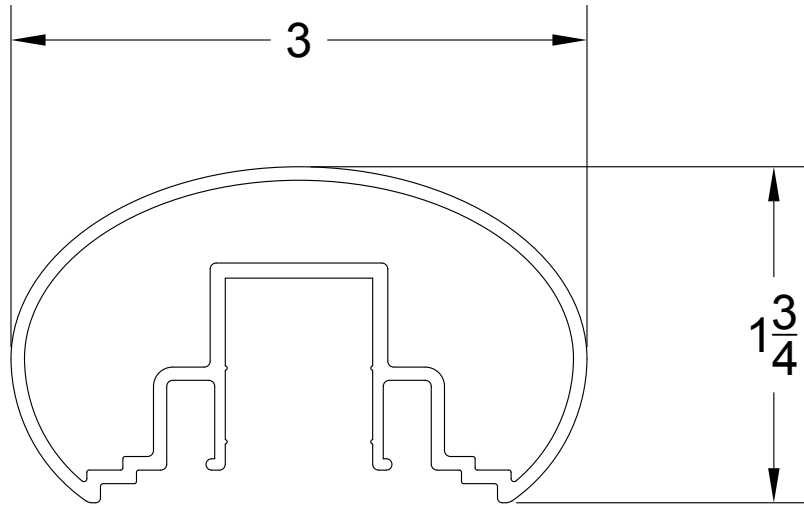

PL-IRS350 SERIES TOP RAIL

PRL GLASS SYSTEMS INC.

Web Site: www.prlglass.com

www.prlaluminum.com

Telephone : (877) 775-25856
Fax No. : (626) 968-95256

251 Mason Way
City of industry, C.A.

TITLE INFINITY RAILING SYSTEM

ROUND & SQUARED TOP RAIL

STANDARD DRAWING

SCALE XXXXX

DATE 1/28/2011

DRAFTPERSON X

INFINITY RAILING SYSTEM
350

DRAWING NAME
INFINITY Aluminum Railing System.dwg

01-28-11

PRL GLASS SYSTEMS INC.